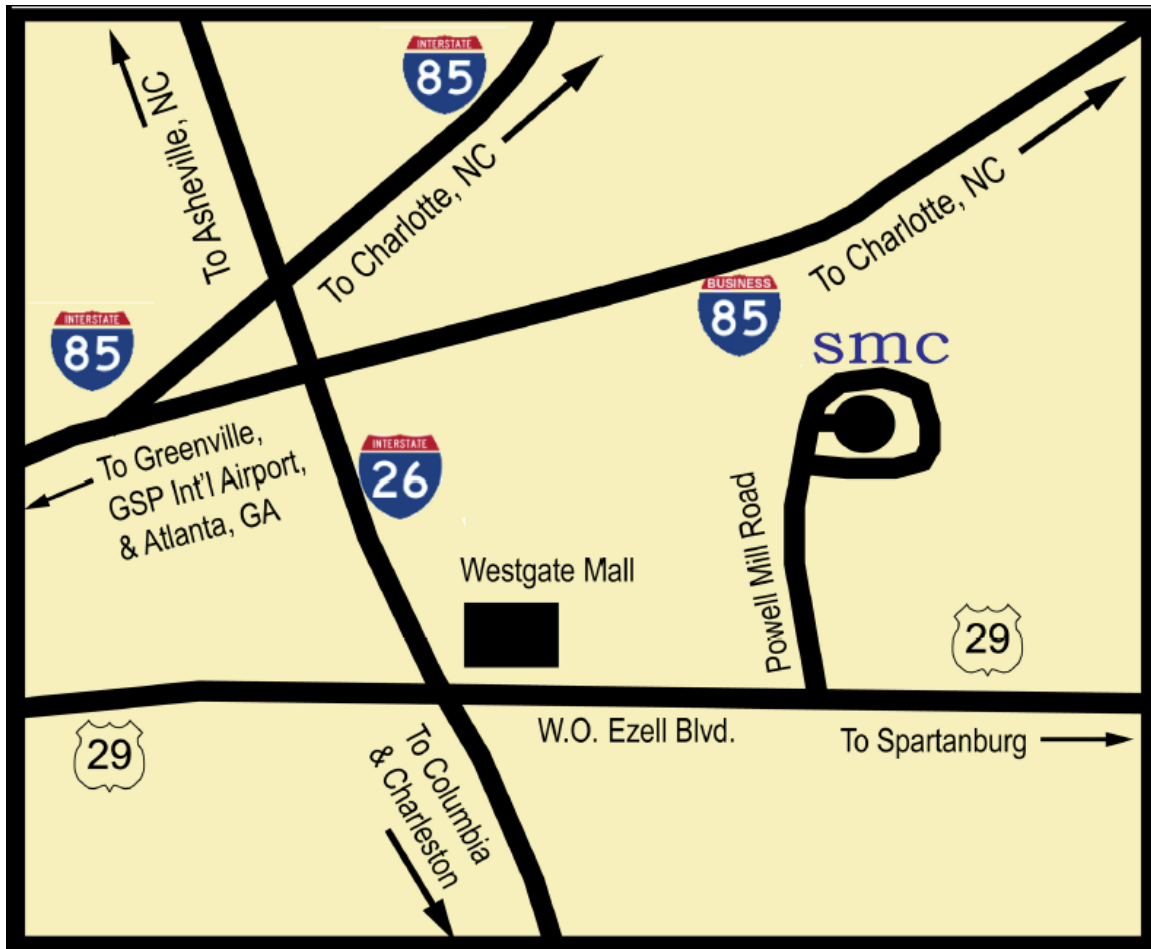

Driving Directions to Spartanburg Methodist College

From Columbia, SC:

Take I-26 West to Exit 21-B

From Greenville, SC:

Take I-85 N to I-26 East to Exit 21-B

From Charlotte, NC:

Take I-85 S to I-26 East to Exit 21-B

From Asheville, NC:

Take I-26 East to Exit 21-B

Exit 21-B puts you on Highway 29. Proceed to the 5th red light, turn left onto Powell Mill Road. SMC is approximately 1½ miles on the right. You will pass the blue SMC sign at our West campus entrance.

Turn right at the next entrance onto campus, at the stone sign at George Fields Drive.